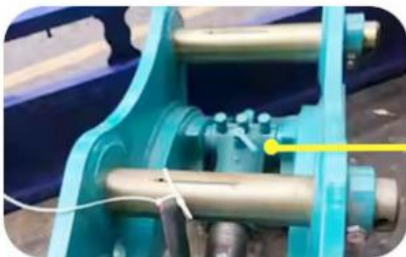

Two Protections

First protection:
Safe Lock